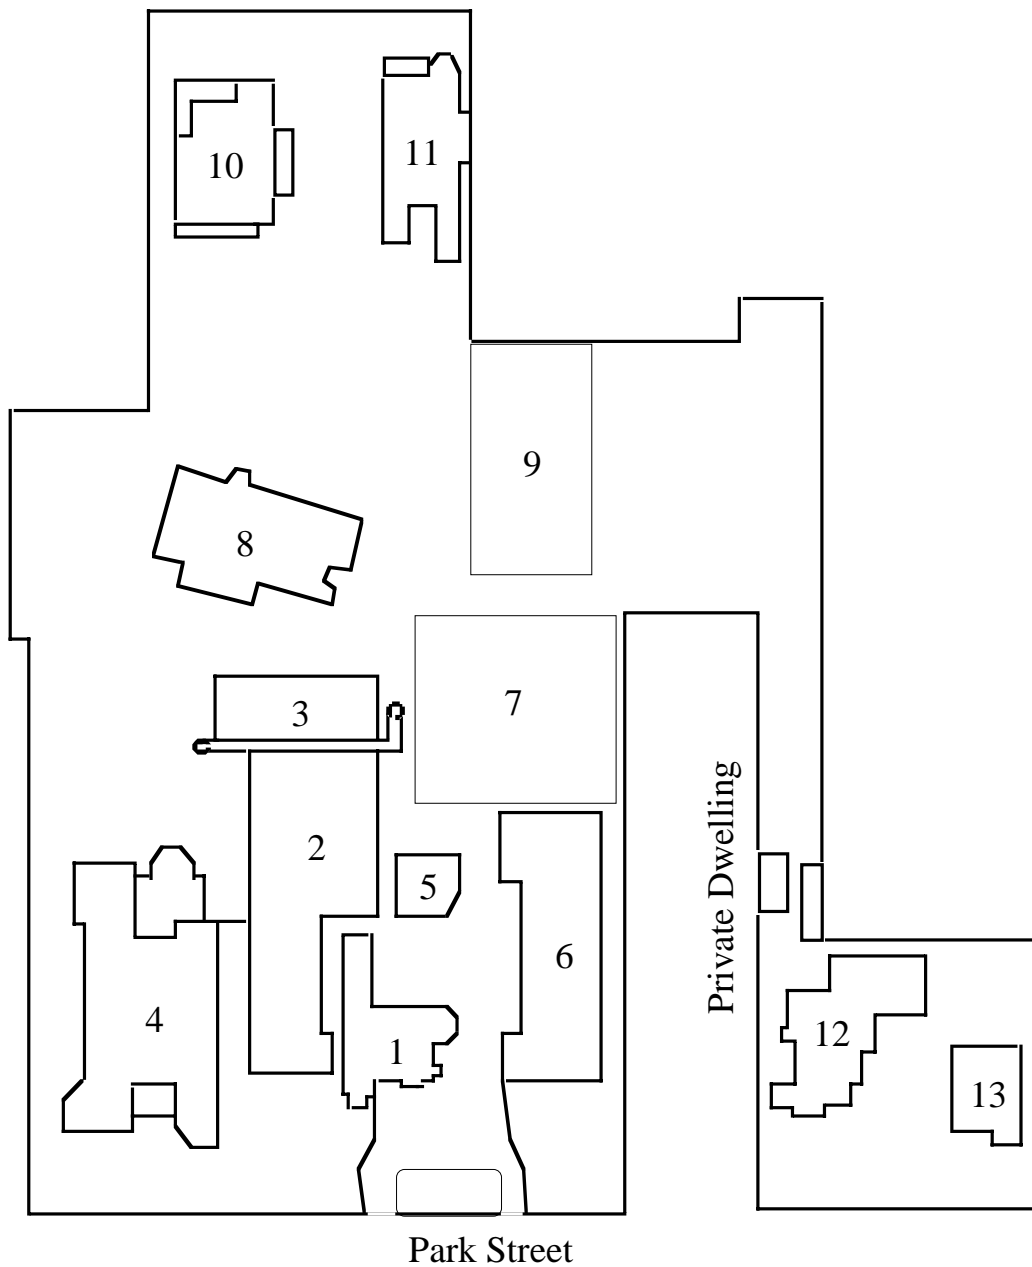

Penleigh campus

Key

1. Administration Building
2. Limerock Hall, Science and Art Rooms
3. English / Language Classrooms, Computer Laboratory
4. Gallery and Conservatory – Maths / History / Geography Classrooms
5. Birdcage – Primary Art Room
6. Junior School Classrooms (Years 4 – 6), Library and Gymnasium
7. Netball Courts
8. Junior School Classrooms (Years 2 – 3)
9. Tennis Courts
10. Tulloch (Year 1)
11. Ardmillan (Preparatory Level) / After-care
12. Music House 1
13. Music House 2