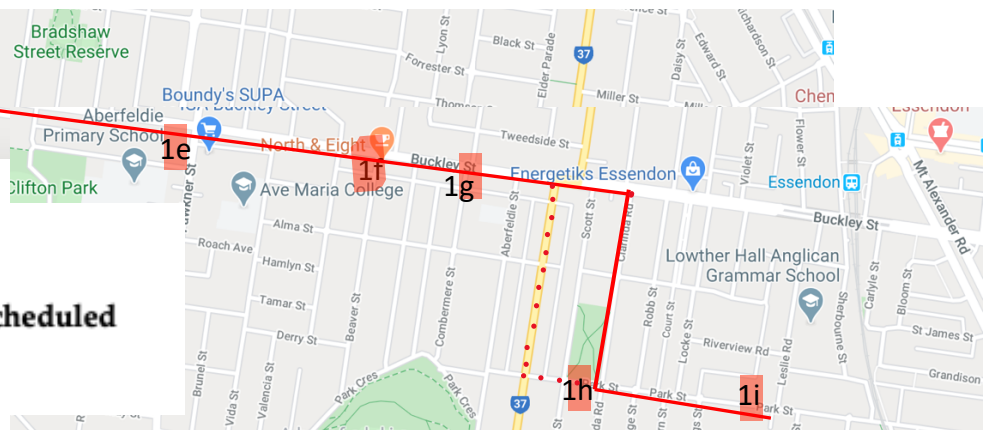

1. Moonee Ponds charter bus service

- Moonee Ponds, Essendon, Aberfeldie, Keilor East)

Time		Stop	Location	Cost per annum
AM	PM			
7.50	4.10	1i	Moonee Ponds campus (Park Street)	Zone 1 \$1155 return
7.52	4.08	1h	Clarinda Park, Corner Clarinda Road and Park Street	
7.58	4.06	1g	Corner of Buckley Street and Combermere Street	
8.00	4.03	1f	Corner Buckley Street and McCracken Street @ bus stop	
8.04	4.00	1e	Corner Buckley Street and Fawcner Street @ bus stop	
8.08	3.57	1d	Corner Buckley Street and Hoffmans Road @ bus stop	
8.10	3.55	1c	Corner Buckley Street and Bourke Street @ bus stop halfway down the hill)	
8.18	3.50	1b	Corner Rachelle Road & Dinah Parade @ bus stop	
8.25	3.40	1a	Keilor East campus Bus Bay 8 and 9	

- Bookings are essential
- Times may vary slightly due to traffic congestion
- Students are asked to be at the bus stop 5 minutes prior to the scheduled departure to ensure they don't miss the bus.