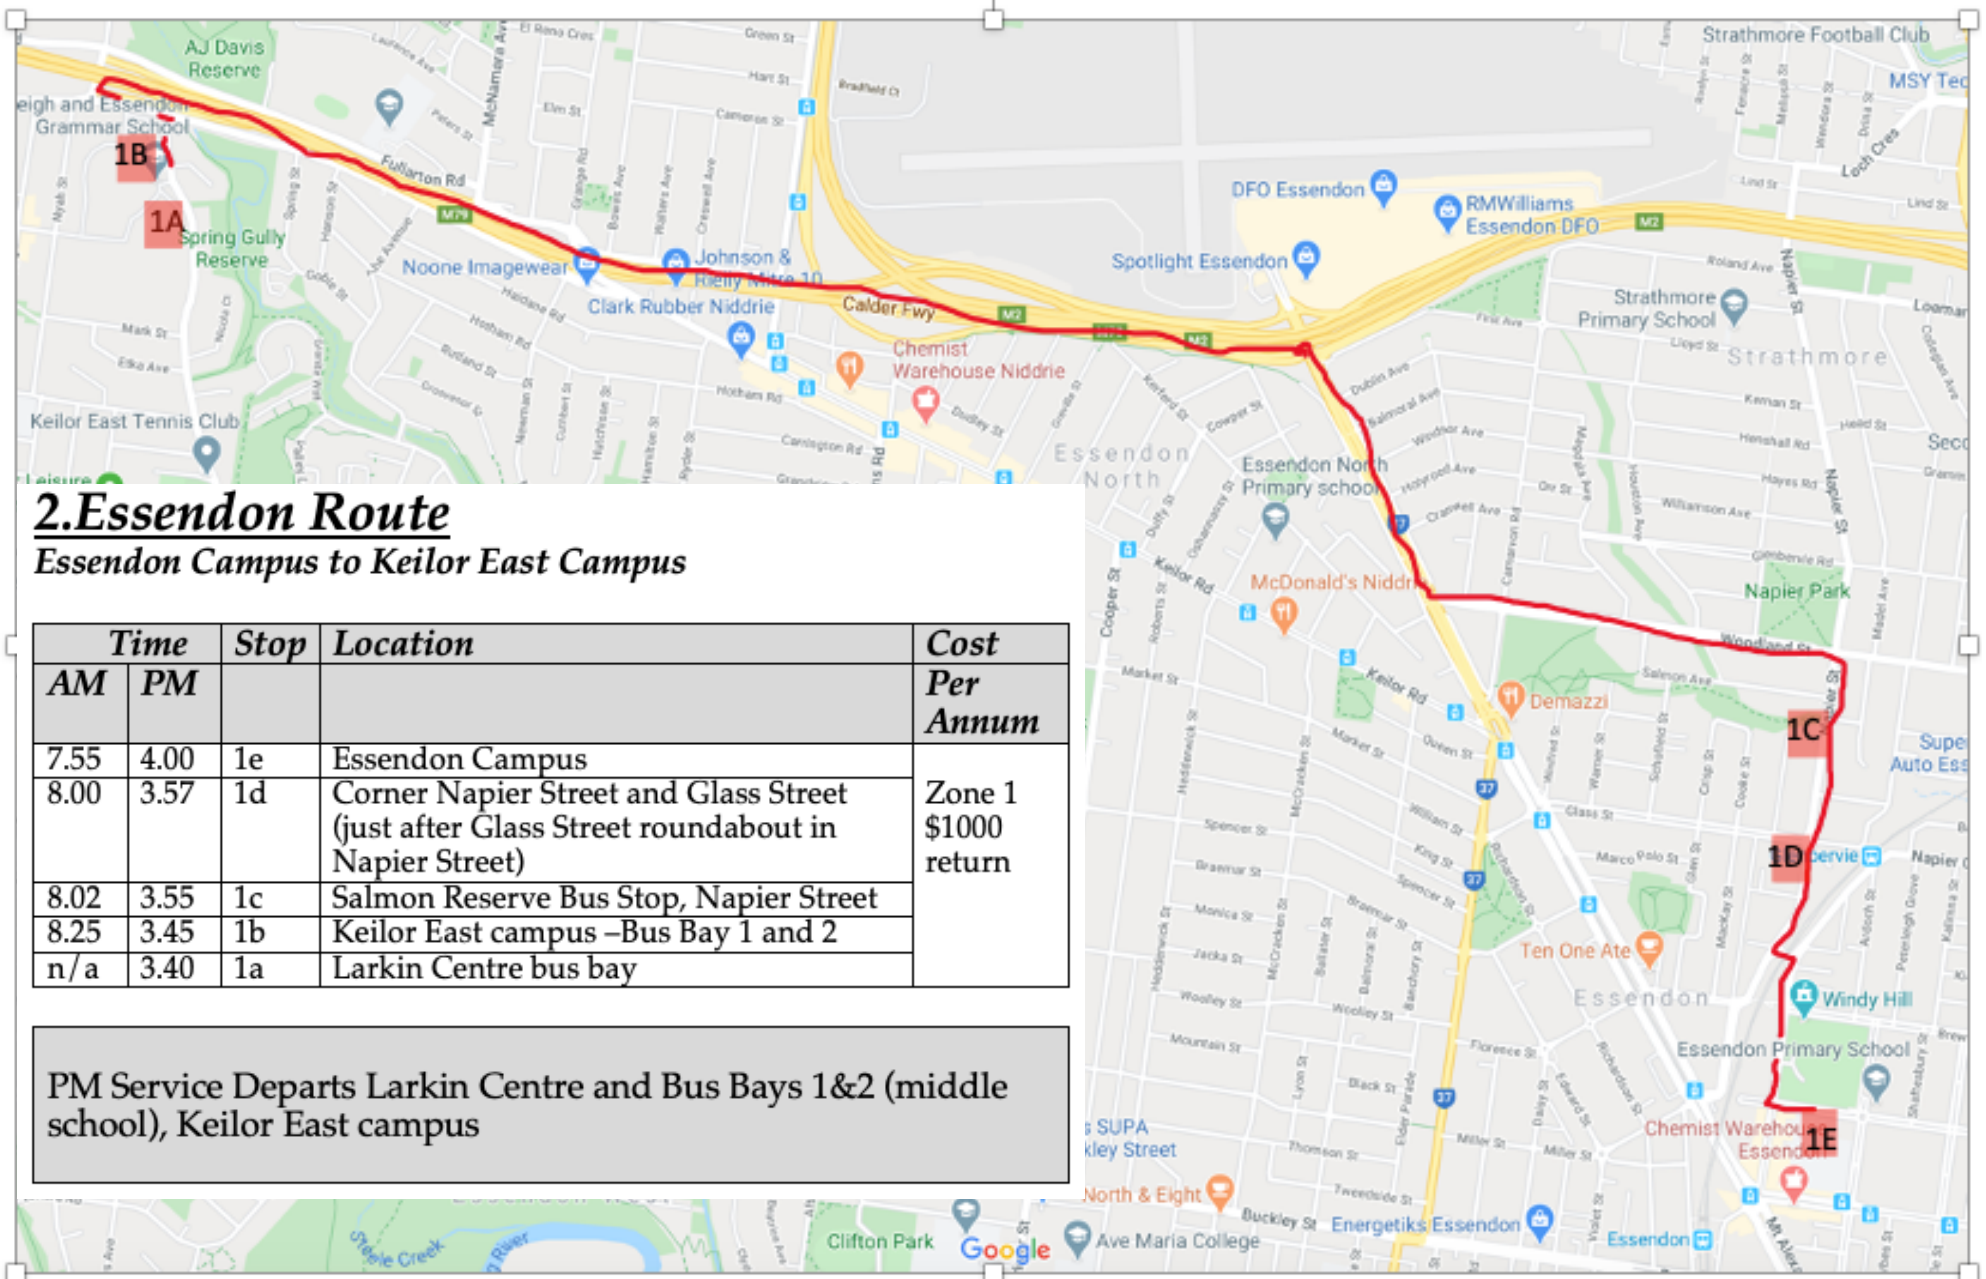

2.Essendon Route

2.Essendon Route

Essendon Campus to Keilor East Campus

Time		Stop	Location	Cost Per Annum
AM	PM			
7.55	4.00	1e	Essendon Campus	Zone 1 \$1000 return
8.00	3.57	1d	Corner Napier Street and Glass Street (just after Glass Street roundabout in Napier Street)	
8.02	3.55	1c	Salmon Reserve Bus Stop, Napier Street	
8.25	3.45	1b	Keilor East campus –Bus Bay 1 and 2	
n/a	3.40	1a	Larkin Centre bus bay	

PM Service Departs Larkin Centre and Bus Bays 1&2 (middle school), Keilor East campus