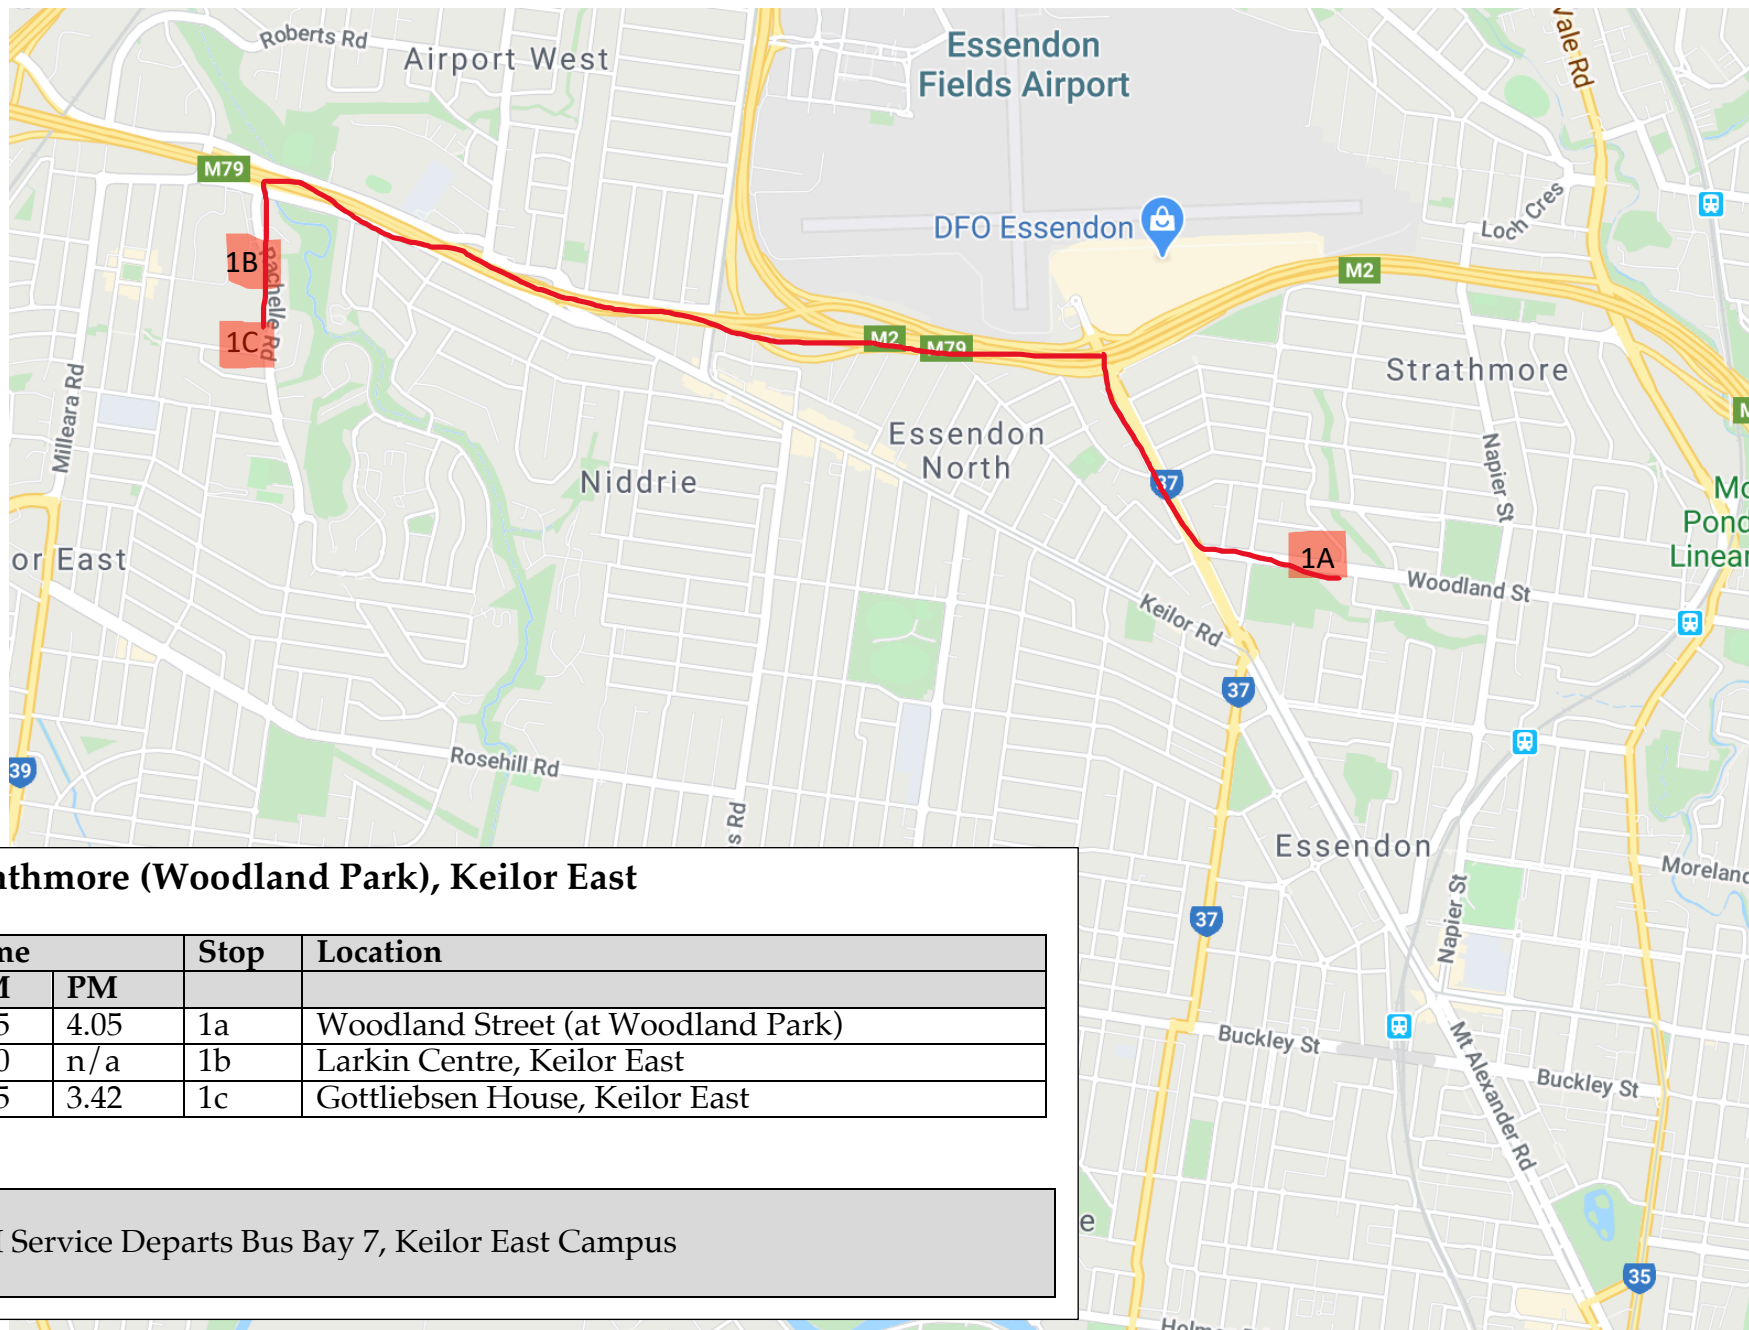

3. Woodland Park Route

Strathmore (Woodland Park), Keilor East

Time		Stop	Location
AM	PM		
8.05	4.05	1a	Woodland Street (at Woodland Park)
8.20	n/a	1b	Larkin Centre, Keilor East
8.25	3.42	1c	Gottliebsen House, Keilor East

PM Service Departs Bus Bay 7, Keilor East Campus