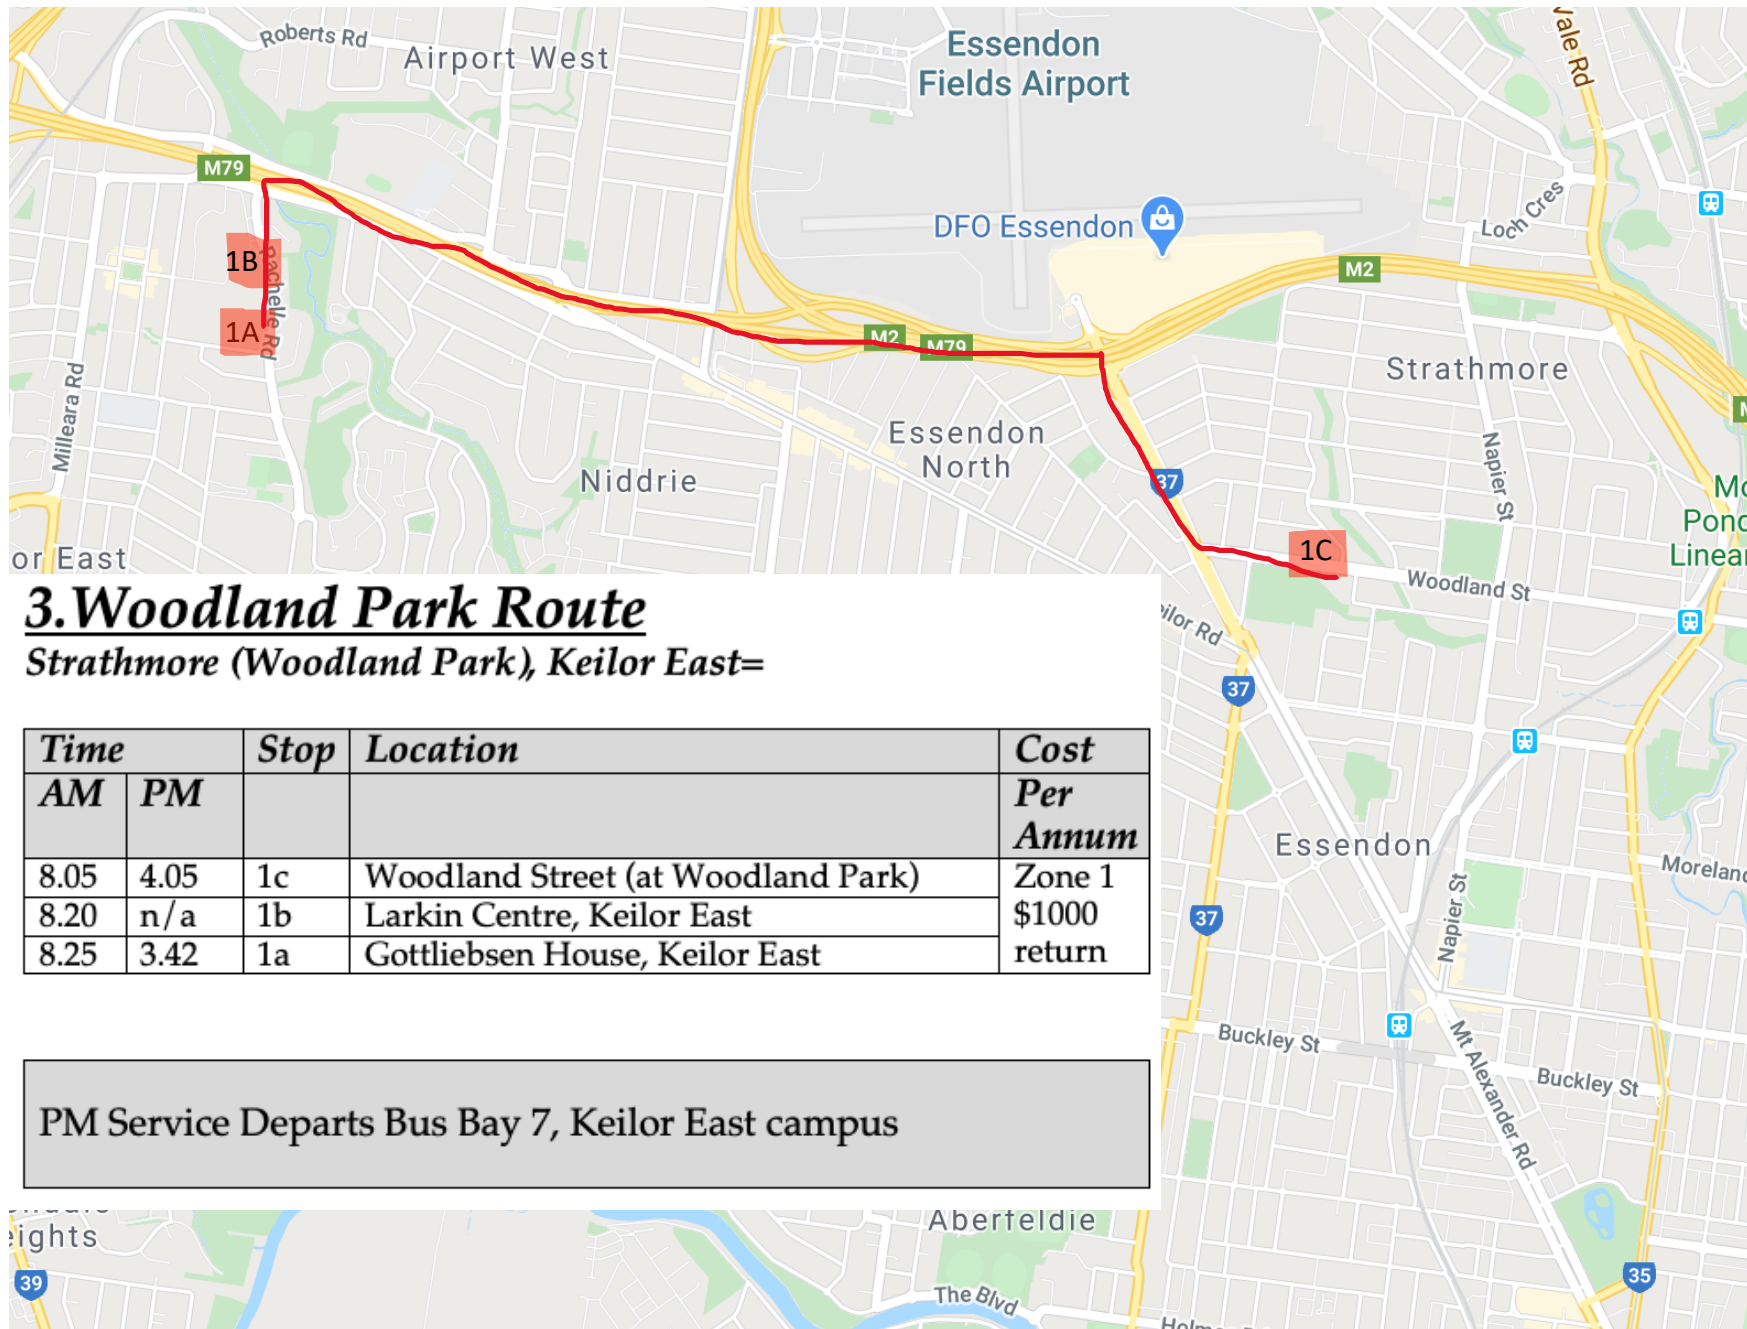

3. Woodland Park Route

3. Woodland Park Route Strathmore (Woodland Park), Keilor East=

Time		Stop	Location	Cost Per Annum
AM	PM			
8.05	4.05	1c	Woodland Street (at Woodland Park)	Zone 1 \$1000 return
8.20	n/a	1b	Larkin Centre, Keilor East	
8.25	3.42	1a	Gottliebsen House, Keilor East	

PM Service Departs Bus Bay 7, Keilor East campus