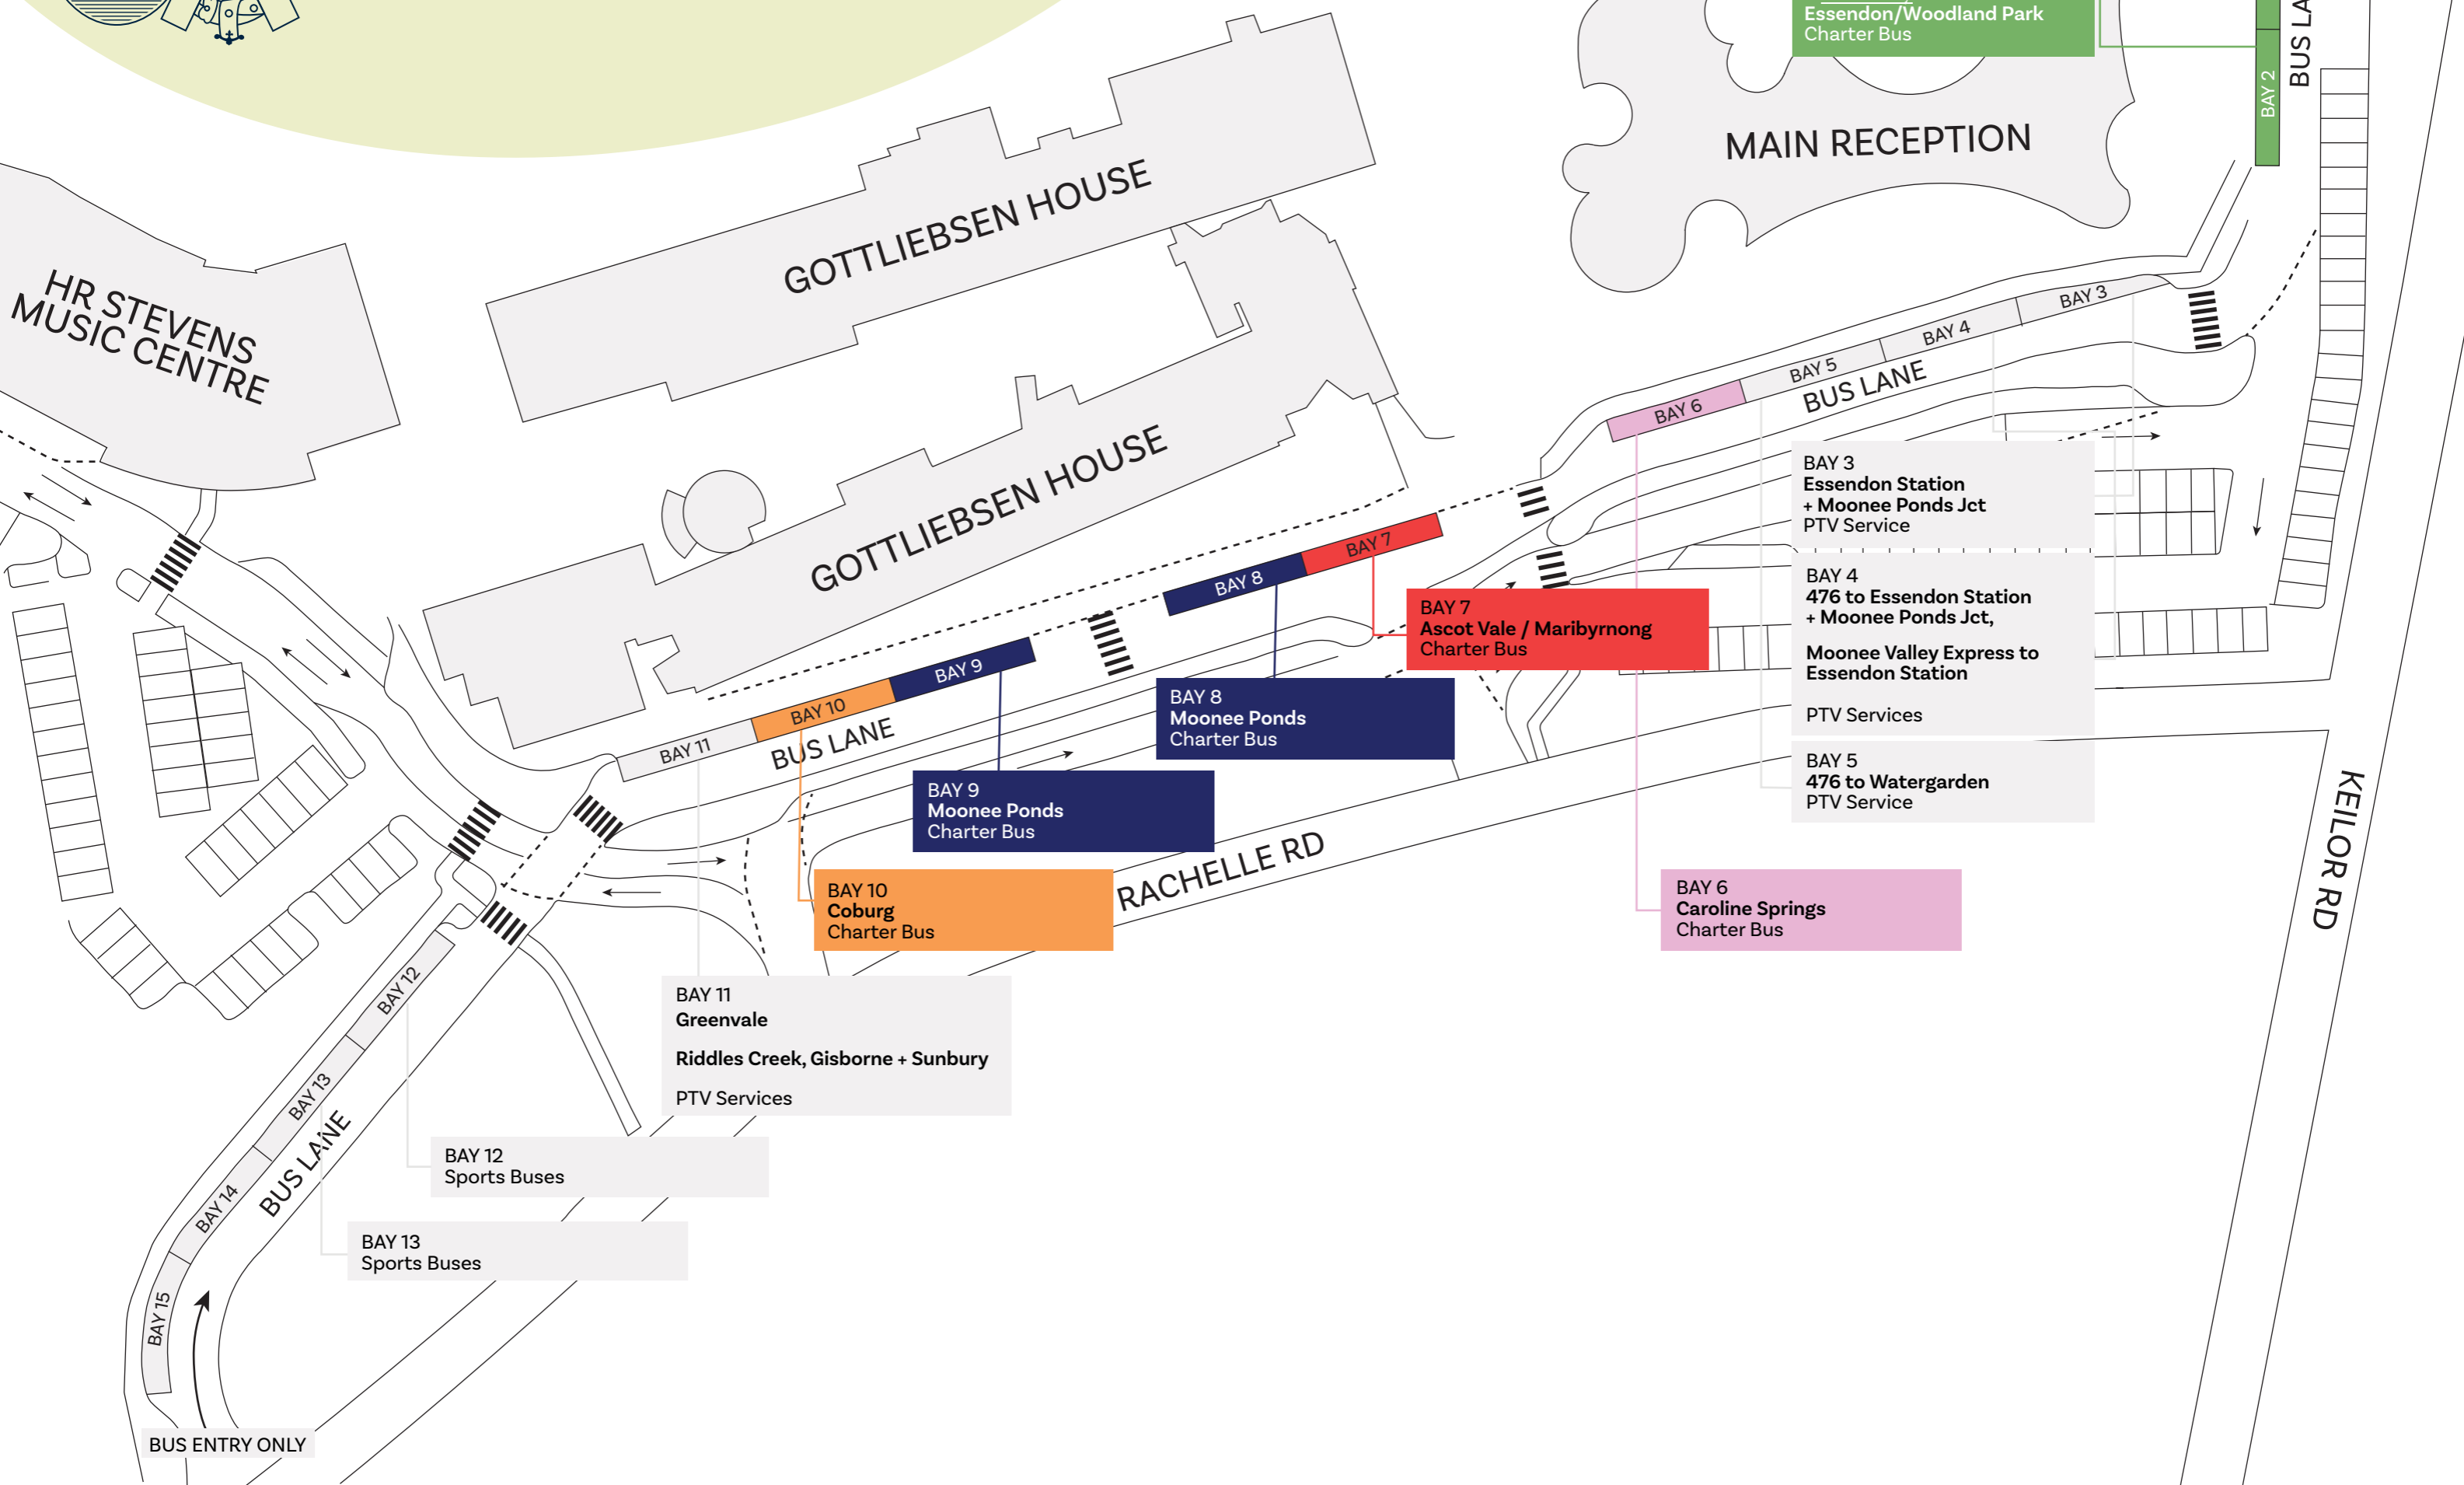

Bus Traffic Arrangements

Penleigh and Essendon Grammar School
Rachelle Road, Keilor East

BAY 1
Essendon/Woodland Park
Charter Bus

BAY 2
Edgewater / Maribyrnong
Charter Bus

Followed by
Essendon/Woodland Park
Charter Bus

MAIN RECEPTION

HR STEVENS
MUSIC CENTRE

GOTTLIEBSEN HOUSE

GOTTLIEBSEN HOUSE

BAY 3
Essendon Station
+ Moonee Ponds Jct
PTV Service

BAY 4
476 to Essendon Station
+ Moonee Ponds Jct,
Moonee Valley Express to
Essendon Station

BAY 11
Greenvale
Riddles Creek, Gisborne + Sunbury
PTV Services

BAY 12
Sports Buses

BAY 13
Sports Buses

BUS ENTRY ONLY

KEILOR RD

BUS LANE

BUS LANE

BUS LANE

BUS LANE