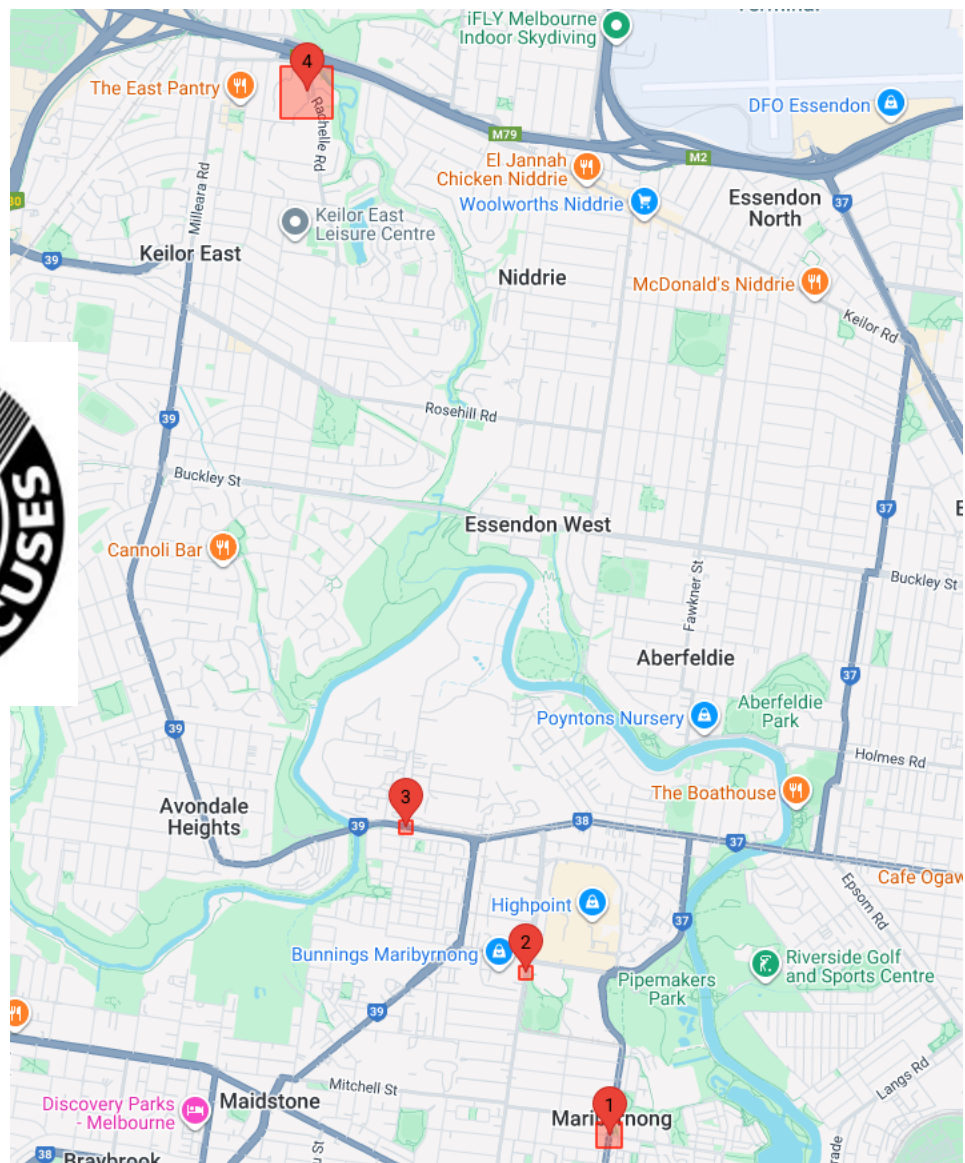

PEGS Charter Bus

Edgewater, Maribyrnong

(Zone B) Maribyrnong via Maidstone to Keilor East campus (am) and return (pm)

Time		Stop	Location	Cost Per Annum
AM	PM			
7.50	4.04	1	AM _ Bus stop, Birdwood Street and Gordon Street, Maribyrnong PM _ Bus stop, Monash Street and Gordon Street, Maribyrnong	Zone B \$1600 return
7.55	3.55	2	Bus stop, Bunnings, Williamson Road and Rosamond Road	
8.00	3.50	3	Central Park Ave / Cordite Ave, Maribyrnong	
8.10	3.40	4	Bus bay 2, Keilor East campus	

p.m. service departs from bus bay 2, Keilor East campus

- Bookings are essential
- Please Note: Times may vary slightly as traffic volume, traffic lights etc.
- Students are asked to be at the bus stop 5 minutes prior to the scheduled departure to ensure they don't miss the bus.